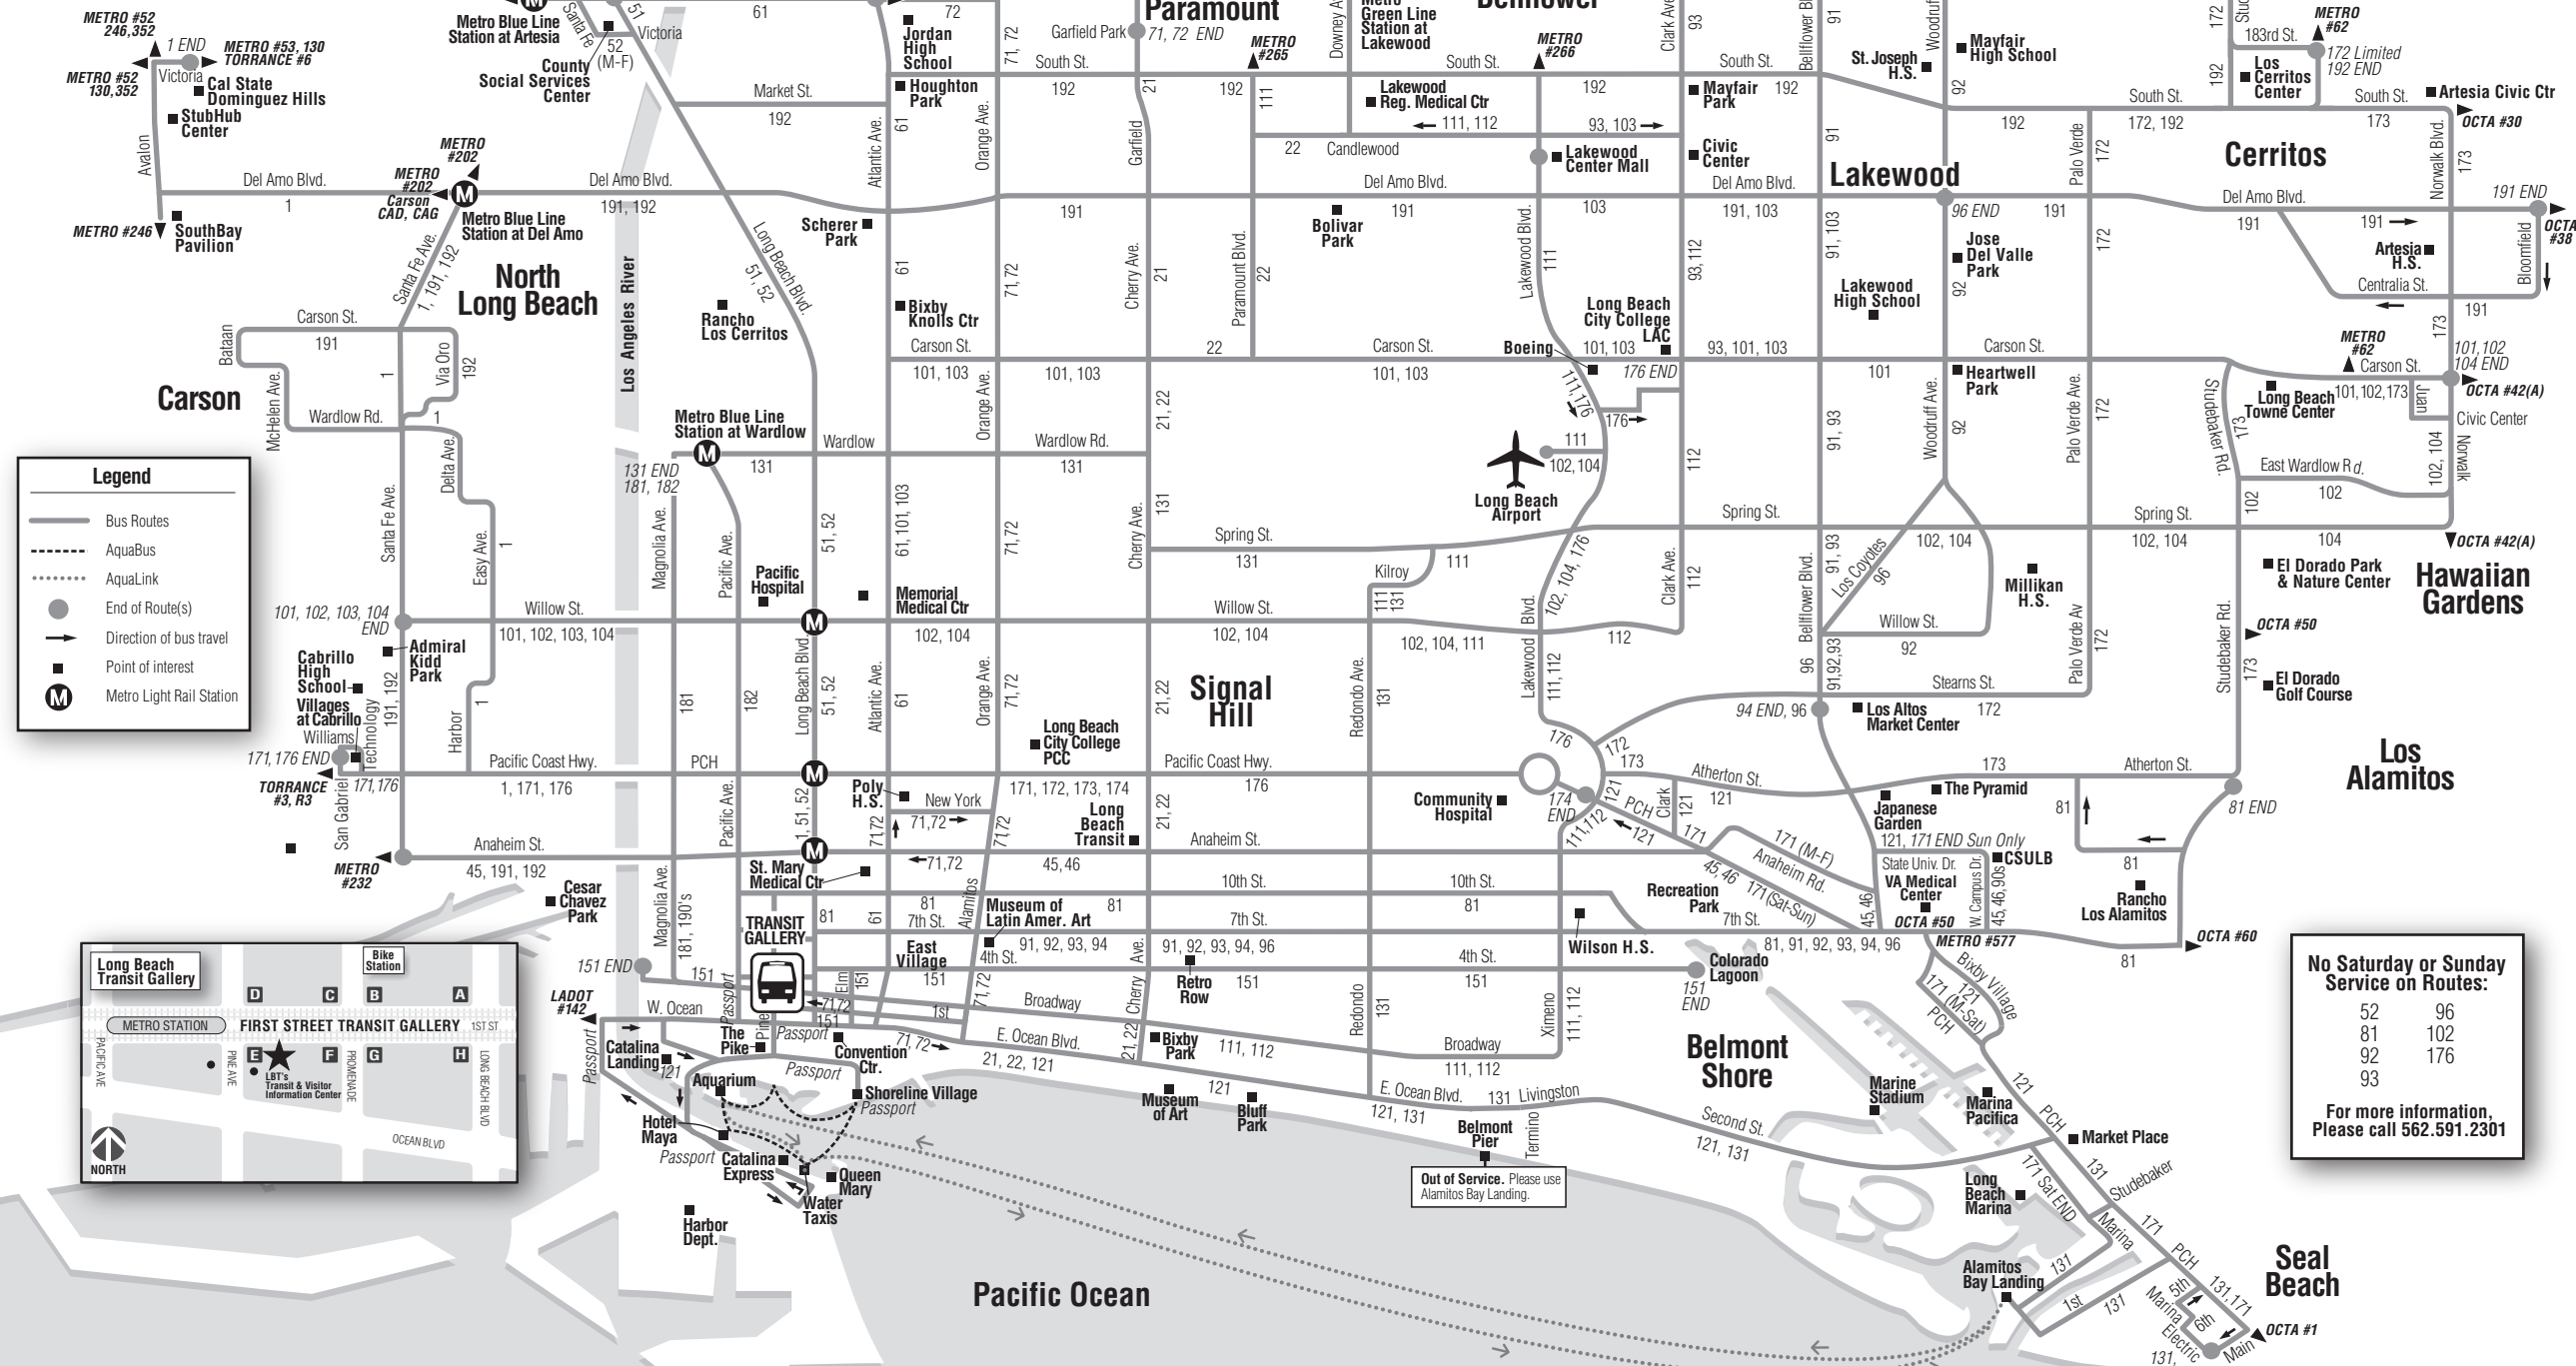

Long Beach Transit System Map

See individual route maps for individual route details

Legend

- Bus Routes (solid line)
- AquaBus (dashed line)
- AquaLink (dotted line)
- End of Route(s) (circle with line)
- Direction of bus travel (arrow)
- Point of interest (square)
- Metro Light Rail Station (M in circle)

Long Beach Transit Gallery

1ST ST
OCEAN BLVD

No Saturday or Sunday Service on Routes:

52	96
81	102
92	176
93	

For more information, Please call 562.591.2301